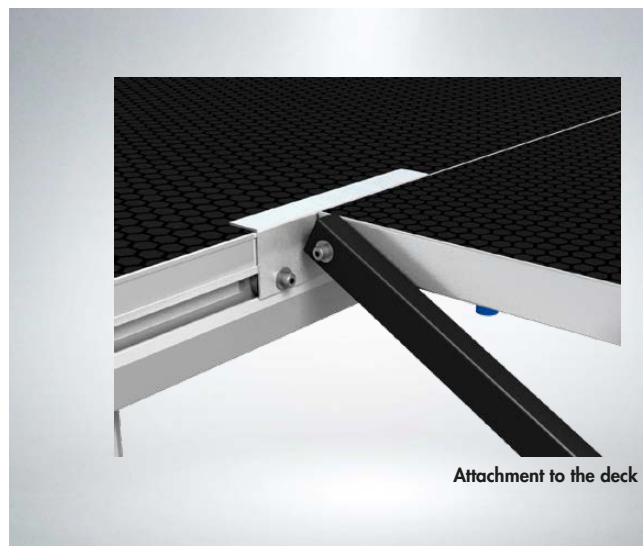

Adjustable Stairs

* Stairs are standard delivered without the safety railing

Adjustable stairs ensure quick and smooth assembly. They are made of heavy-duty steel sections and the stairs steps are filled with anti-slip plywood. The staircase is self angled because of the movable steps mounted in the frame.

Adjustable Stairs

Adjustable Stairs Metric

Imperial Adjustable Stairs are flexible stairs that can be used on a range of predetermined heights. The stairs can be mounted super easy and fast using an Allen key in the groove of the profile of the deck.

Adjustable Stairs Metric

Productcode	Height	Folded Length
<i>EDS-ADJST-04</i>	40 ~ 60 cm.	91 cm
<i>EDS-ADJST-06</i>	60 ~ 100 cm.	155 cm
<i>EDS-ADJST-08</i>	80 ~ 140 cm.	187 cm
<i>EDS-ADJST-10</i>	100 ~ 180 cm.	251 cm

Adjustable Stairs Imperial

Imperial Adjustable Stairs are flexible stairs that can be used on a range of predetermined heights. The stairs can be mounted super easy and fast using an Allen key in the groove of the profile of the deck.